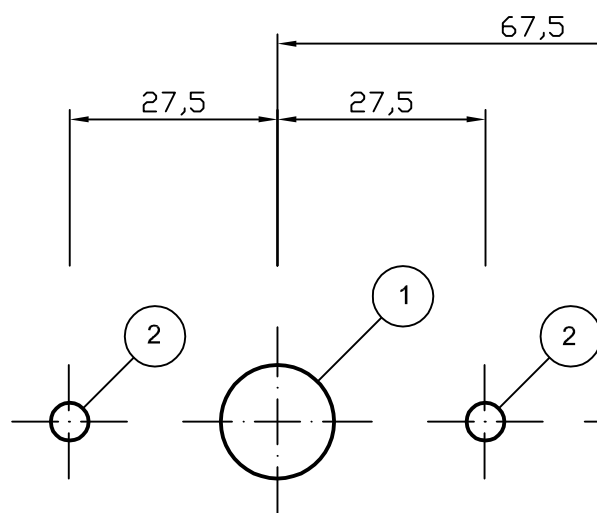

- 1. Cabling (Ø 15mm)
- 2. Mounting screws (Ø 5mm)

280

135

114

24